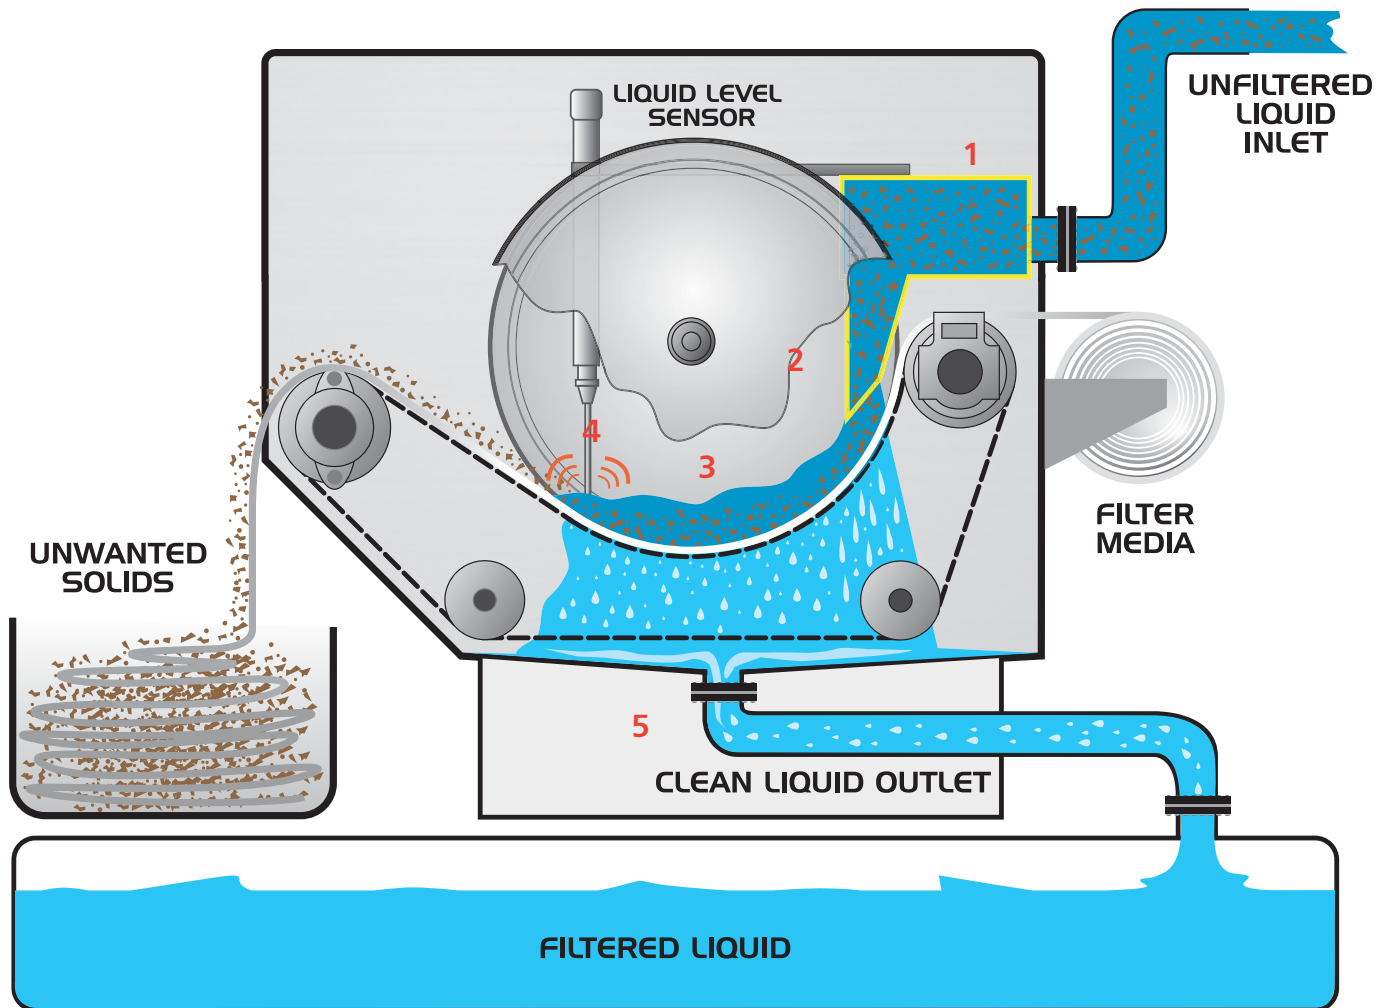

K FACTOR FILTER

FILTRATION AT IT'S BEST

Industrial Self Cleaning
Automatic Filter

IT WORKS!

www.kfactorfilter.com

HOW THE K FACTOR FILTER WORKS

1. The flow of liquid enters the **K FACTOR FILTER** through the header box and evenly distributes the flow across the media via the shearing nozzle.
2. This nozzle creates a shearing action that pushes the solids along to the bottom area of the filter and allows the **clean** liquid to go through the media.
3. The flow of liquid is contained within the two sealing wheels allowing the media to trap the solids and the **clean** liquid to return to the process.
4. As the liquid level in the filter between the two sealing wheels rises it will be sensed by a level probe and initiate a cleaning cycle.
5. The **clean** filtered liquid return to the process.

Note: The shearing action of the filter is the key feature in media usage. The solids are not pressurized into the media which extends the life of the media and allows for greater solids removal.

features & benefits

- **Extend tank life**
- **Saves on water**
- **Energy saver**
- **Nozzle protection**
- **Saves on waste removal**

SHEARING ACTION FEATURE

The flow of liquid from the inlet header box impacts on the filter media angle to push the solids to the bottom of the sealed filter basin. This feature increases filtration and reduces the footprint.

“IT WORKS!”

Specifications

FLOW gpm	MODEL	LxWxH	INLET	OUTLET	VOLTAGE
70	K-70	4' x 3' x 3'	2"	3"	110
145	K-145	5' x 4' x 3'	3"	4"	110
300	K-300	5' x 5' x 4'	4"	6"	110
600	K-600	6' x 7' x 4'	6"	8"	110
1500	K-1500	7' x 5' x 5'	10"	12"	110
2500	K-2500	8' x 6' x 6'	12"	14"	110